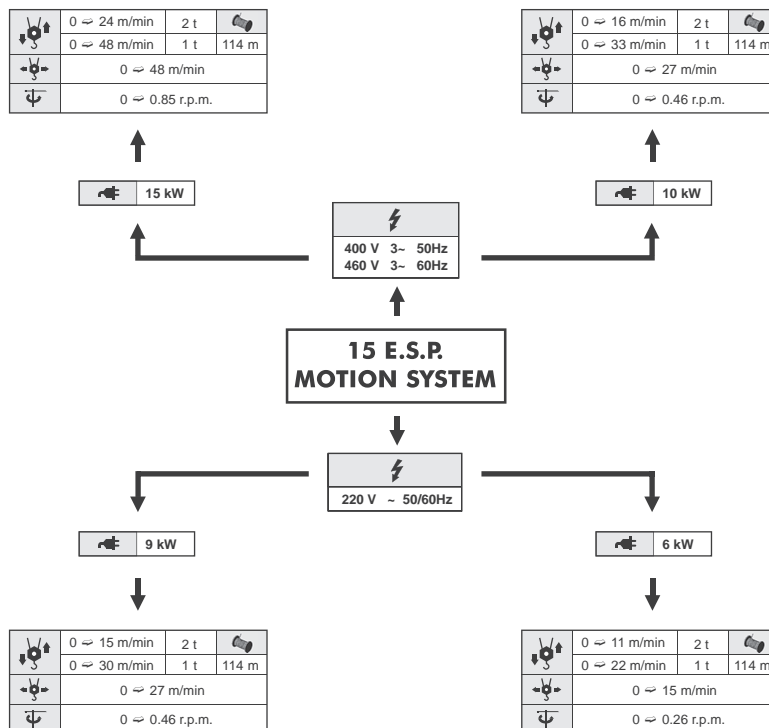

f: 01527 889 879

e: info@ladybirdcranehire.co.uk

w: www.ladybirdcranehire.co.uk

40m City Crane

Load Diagrams

CTT 51 / A - 2										
		m	8	12	15	20	25	30	35	40
2 t	- 21.62 m	t	2.0	2.0	2.0	2.0	1.70	1.39	1.17	1.0
2 t	- 24.56 m	t	2.0	2.0	2.0	2.0	1.96	1.60	1.35	
2 t	- 27.25 m	t	2.0	2.0	2.0	2.0	2.0	1.8		
2 t	- 20.00 m	t	2.0	2.0	2.0	2.0				

Specifications and data not binding. Subject to modification without notice

Mast and Base Configurations

Mechanisms

Specifications and data not binding. Subject to modification without notice