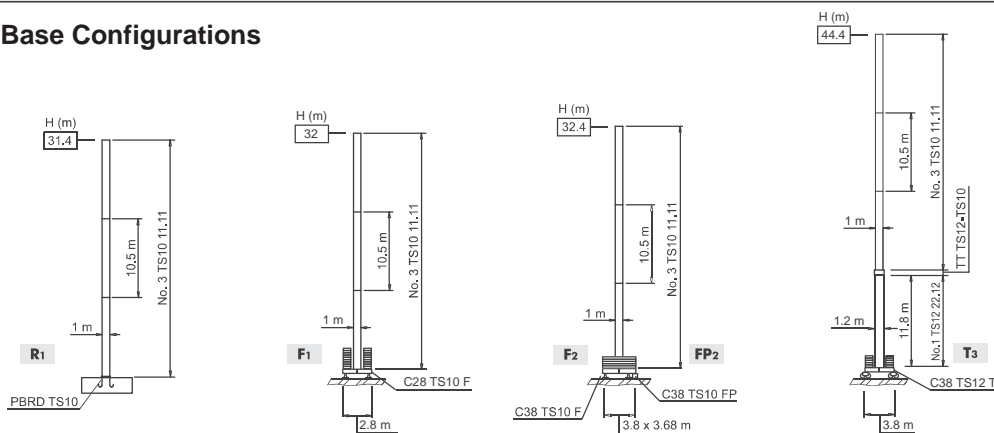

Mast and Base Configurations

Mechanisms