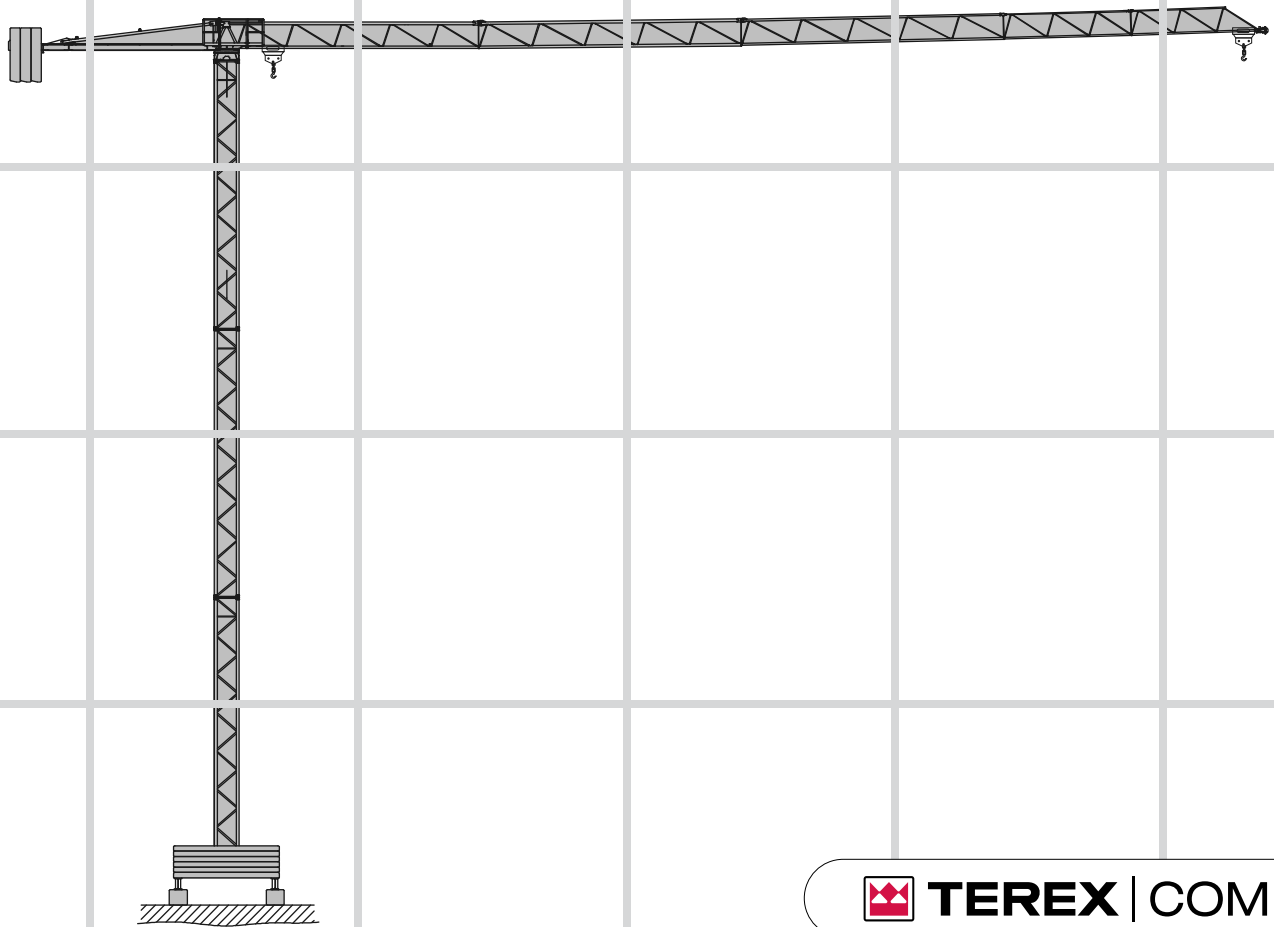

LADYBIRD CRANE HIRE

CTT 51

SUPPLIERS OF PEDESTRIAN OPERATED SELF-ERECTING TOWER & CITY CRANES

Crane Specifications

LADYBIRD CRANE HIRE

LADYBIRD BARN,
OLD BURCOT LANE,
BROMSGROVE,
WORCESTERSHIRE
B60 1PH

t: 01527 889 889