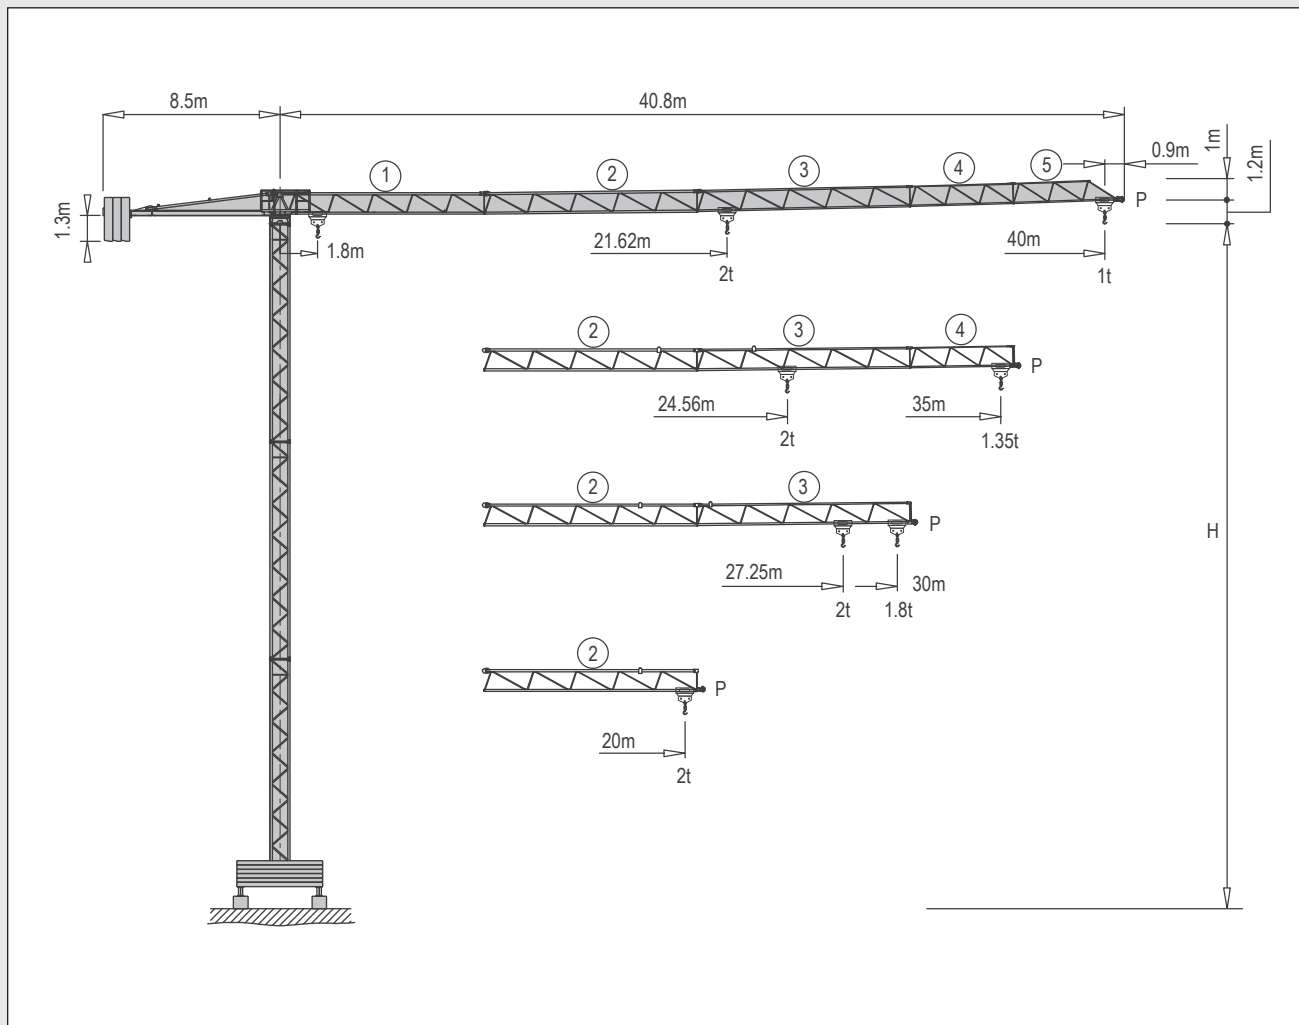

LADYBIRD CRANE HIRE

CTT 51

SUPPLIERS OF PEDESTRIAN OPERATED SELF-ERECTING TOWER & CITY CRANES

Crane Specifications

LADYBIRD CRANE HIRE

LADYBIRD BARN,
OLD BURCOT LANE,
BROMSGROVE,
WORCESTERSHIRE
B60 1PH

t: 01527 889 889

f: 01527 889 879

e: info@ladybirdcranehire.co.uk

w: www.ladybirdcranehire.co.uk

40m City Crane

Load Diagrams

CTT 51 / A - 2										
		m	8	12	15	20	25	30	35	40
2 t	- 21.62 m	t	2.0	2.0	2.0	2.0	1.70	1.39	1.17	1.0
2 t	- 24.56 m	t	2.0	2.0	2.0	2.0	1.96	1.60	1.35	
2 t	- 27.25 m	t	2.0	2.0	2.0	2.0	2.0	1.8		
2 t	- 20.00 m	t	2.0	2.0	2.0	2.0				