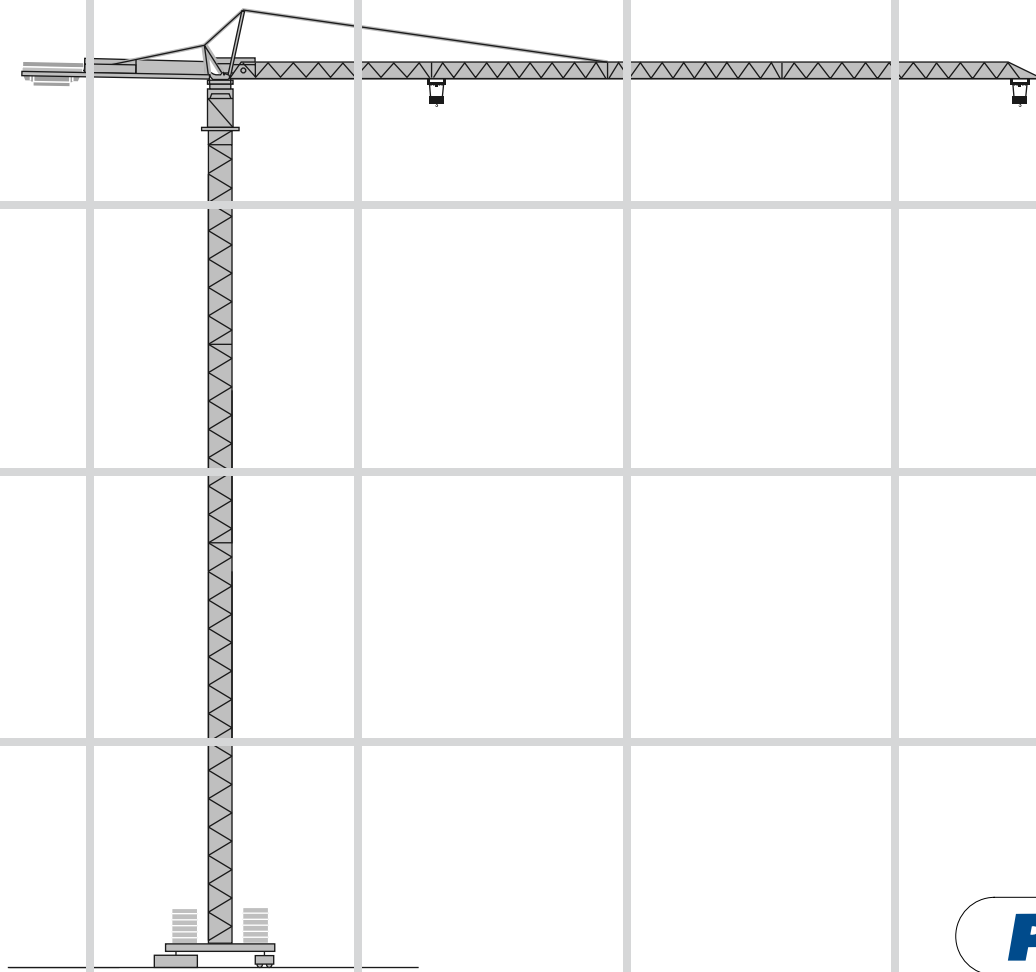

LADYBIRD CRANE HIRE

MC 68

SUPPLIERS OF PEDESTRIAN OPERATED SELF-ERECTING TOWER & CITY CRANES

Crane Specifications

POTAIN 

LADYBIRD CRANE HIRE

LADYBIRD BARN,
OLD BURCOT LANE,
BROMSGROVE,
WORCESTERSHIRE
B60 1PH