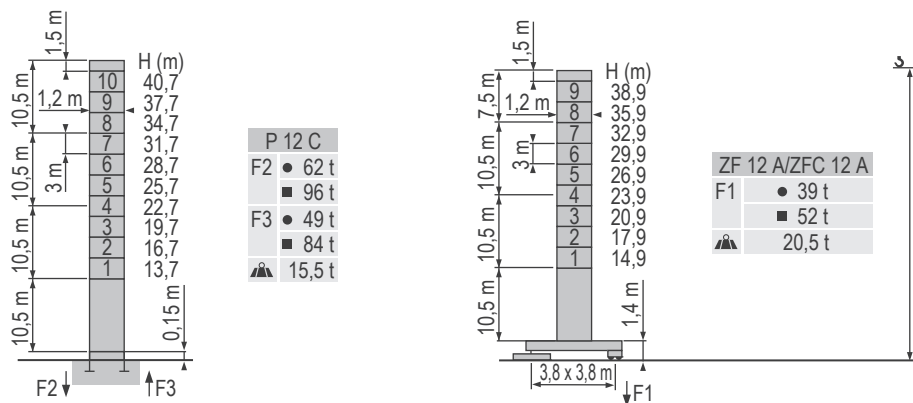

LADYBIRD CRANE HIRE

MC 68

SUPPLIERS OF PEDESTRIAN OPERATED SELF-ERECTING TOWER & CITY CRANES

Crane Specifications

POTAIN 

LADYBIRD CRANE HIRE

LADYBIRD BARN,
OLD BURCOT LANE,
BROMSGROVE,
WORCESTERSHIRE
B60 1PH

t: 01527 889 889

f: 01527 889 879

e: info@ladybirdcranehire.co.uk

w: www.ladybirdcranehire.co.uk

Mast and Base Configurations

Mechanisms

						ch - PS hp	kW	
	15 PC	m/min	6	18	36	15	11	130 m
	15	t	3	3	1.5			
	3 D2 V5	m/min	21 - 42			3	2.2	
	RCV 40	tr/min U/min rpm	0 → 0.8			6	4.5	
		CEI 38	IEC 38		kVA			
		400 V (+6% -10%) 50 Hz		15 PC : 25 kVA		2000/14		